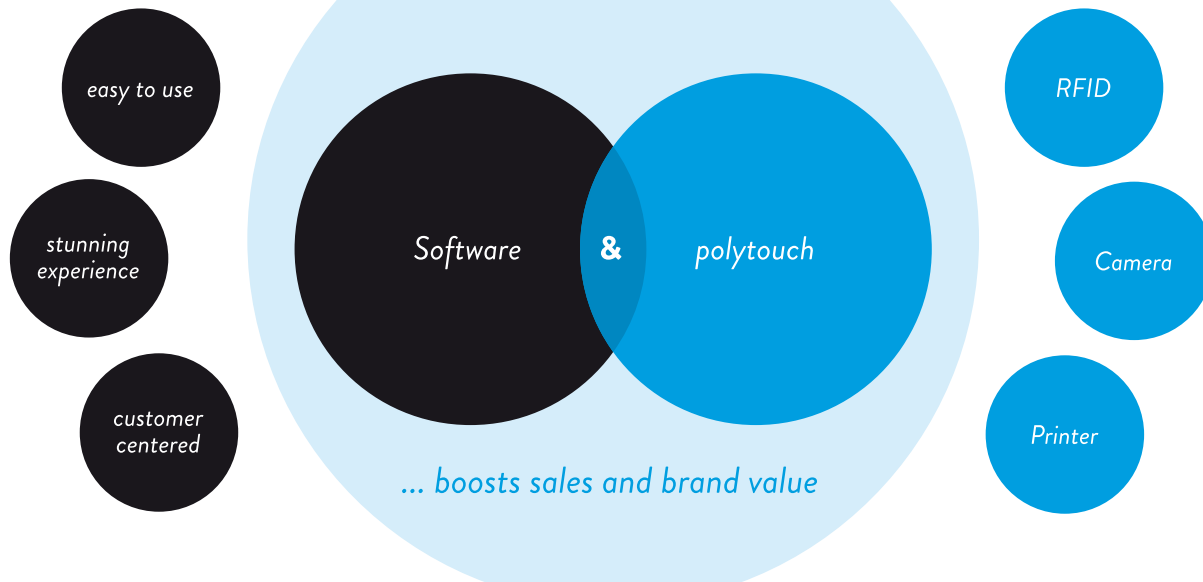

The device works like a supersized iPhone. The apps are controlled by touch and hand movement – with up to 10 points of contact possible at the same time! Several users can therefore use the polytouch simultaneously and discover new products easily and intuitively.

APPLICATIONS

- *Point of sale*
- *Self check-out*
- *Trade fair & event*
- *Promotion*
- *Showroom*
- *Hotel & hospitality*
- *Personal entertainment*

THE ULTIMATE MACHINE

The Pyramid polytouch offers customers a unique interactive experience. Providing a range of valuable services, it entices customers, directly encouraging sales and increasing turnover as a result.

Peripherals such as voucher printers, RFID scanners and cameras can be integrated to form a compact system – the possibilities are endless.

Corporate Karma develops tailored applications for the polytouch, designed to meet your specifications and the needs of your customers. We will provide you with a customized package containing powerful, modular, all-in-one hardware and software that is intuitive to operate.