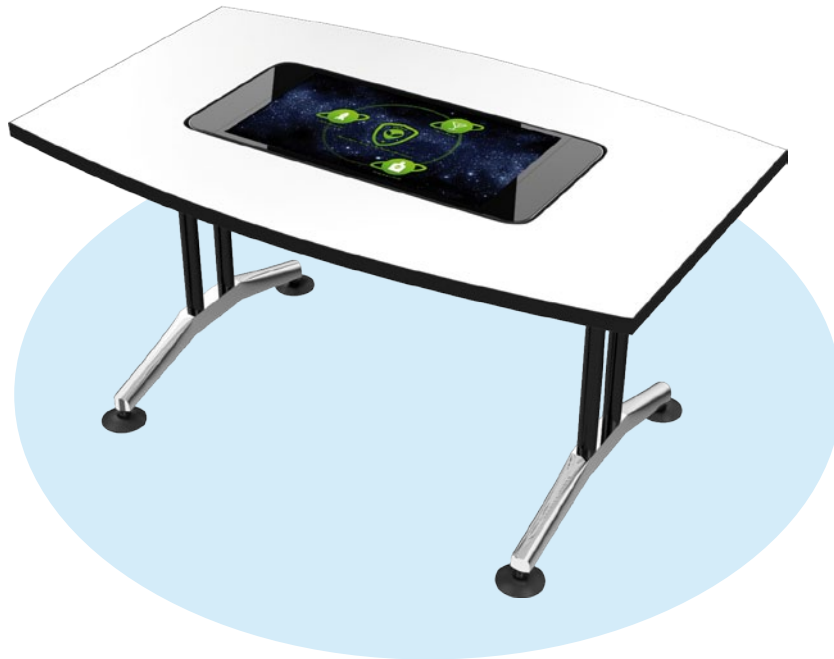

**CORPORATE
KARMA**

TAME THE SURFACE!

Exploit the immense, wild potential of polytouch.

UNIVERSAL USE

The polytouch is suited to use in a wide range of industries and for diverse applications. Thanks to its compact design and integrated computer, only a plug socket is needed to connect it.

The device works like a supersized iPhone. The apps are controlled by touch and hand movement – with up to 10 points of contact possible at the same time! Several users can therefore use the polytouch simultaneously and discover new products easily and intuitively.

APPLICATIONS

- *Point of sale*
- *Self check-out*
- *Trade fair & event*
- *Promotion*
- *Showroom*
- *Hotel & hospitality*
- *Personal entertainment*

THE ULTIMATE MACHINE

The Pyramid polytouch offers customers a unique interactive experience. Providing a range of valuable services, it entices customers, directly encouraging sales and increasing turnover as a result.