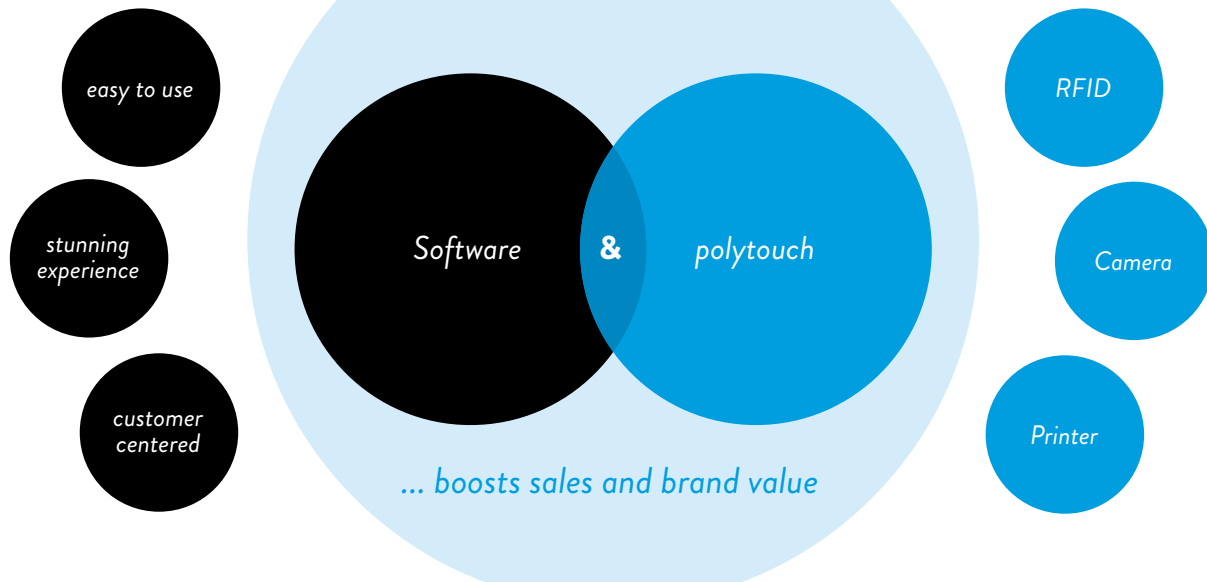

The device works like a supersized iPhone. The apps are controlled by touch and hand movement – with up to 10 points of contact possible at the same time! Several users can therefore use the polytouch simultaneously and discover new products easily and intuitively.

APPLICATIONS

- *Point of sale*
- *Self check-out*
- *Trade fair & event*
- *Promotion*
- *Showroom*
- *Hotel & hospitality*
- *Personal entertainment*

THE ULTIMATE MACHINE

The Pyramid polytouch offers customers a unique interactive experience. Providing a range of valuable services, it entices customers, directly encouraging sales and increasing turnover as a result.

Peripherals such as voucher printers, RFID scanners and cameras can be integrated to form a compact system – the possibilities are endless.

Corporate Karma develops tailored applications for the polytouch, designed to meet your specifications and the needs of your customers. We will provide you with a customized package containing powerful, modular, all-in-one hardware and software that is intuitive to operate.

ALIEN ALPHA APPLICATION

At promotional and trade show events for drinks or convenience foods.

CONCIERGE APPLICATION

As a self-service terminal for the hotel and restaurant industry.

CORPORATE KARMA

We aim to create an enjoyable experience for your customers. In other words, we provide a positive user experience, taking into consideration all aspects of user-application interaction.